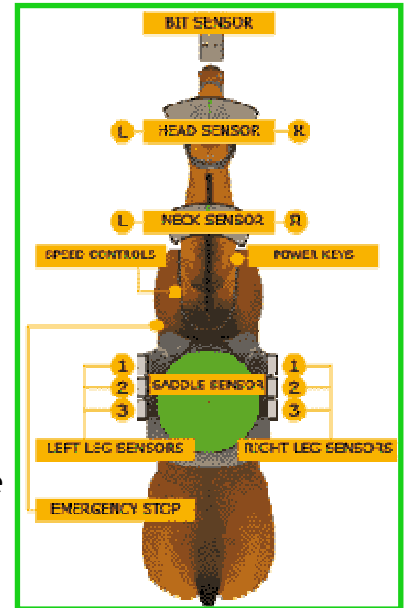

The Interactive Dressage Simulator is a new computerized, pressure sensor technology that simulates a life like horse. It is capable of performing movements from basic gaits, to lateral movements, to FEI movements such as tempi changes, pirouettes, and piaffe. The Simulator reacts based on exactly what the rider's seat, legs, and hands ask him to do.

Pressure sensors situated beneath the saddle clearly indicate balance and posture, if the rider's weight moves forward, backwards or sideways while riding. **Bit sensors** measure the amount of rein contact the rider is applying. A set of **leg sensors** measure the correct positioning and pressure applied by the rider's legs while performing various movements. There are even **head and neck sensors** which allow the rider to see when there is correct flexion.

This interactive feedback enables the rider to directly and instantaneously see the results of their riding skills, allowing for immediate correction. As a rider you will receive invaluable information about how you affect the horse, and what your horse has been feeling.

The Dressage Simulator is the ultimate opportunity for riders of all levels, beginner to FEI, to develop their riding skills in a controlled atmosphere with instantaneous feedback on the big screen in front of you. This unique dressage educational tool will improve your awareness and riding skills significantly.

ADU Members $100 per training session
Non-ADU Members $120 per training session

ADU auditors $5/day
non-ADU auditors $10/day

For more information please visit AustinDressageUnlimited.net
To schedule a training session contact Cean Embrey
embreyo@aol.com or 512-267-1774